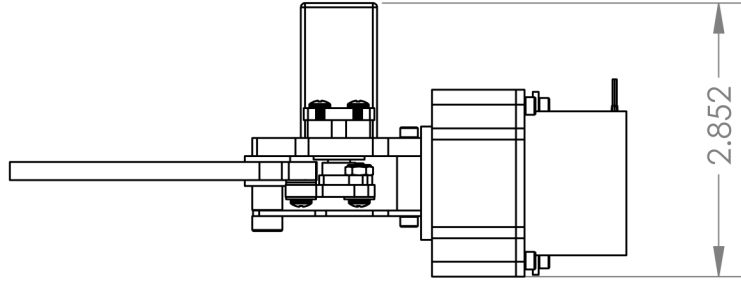

THE INFORMATION CONTAINED IN THIS DRAWING IS THE SOLE PROPERTY OF GEARWURX. ANY REPRODUCTION IN PART OR WHOLE WITHOUT THE WRITTEN PERMISSION OF GEARWURX IS PROHIBITED. ALL RIGHTS RESERVED © 2018

4X ϕ .107 ∇ .370
6-32 UNC ∇ .280

CAGE CODE		54FP9
2 FNGR GRPPR WTH WRST		
SIZE	DWG. NO.	SHEET 4 OF 4
A	106604_03.2_FNGR_GRPPR_WTH_WRST	SCALE 1:2

GEARWURX