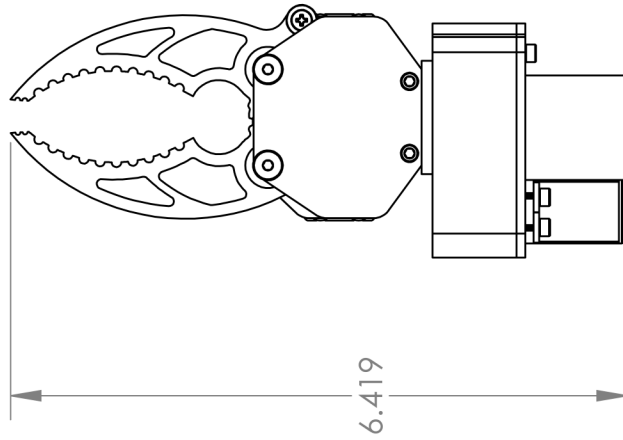

THE INFORMATION CONTAINED IN THIS DRAWING IS THE SOLE PROPERTY OF GEARWURX. ANY REPRODUCTION IN PART OR WHOLE WITHOUT THE WRITTEN PERMISSION OF GEARWURX IS PROHIBITED. ALL RIGHTS RESERVED © 2018

4X ϕ .107 ∇ .370
6-32 UNC ∇ .280

CAGE CODE		54FP9
2 FNGR GRPPR WTH WRST		
SIZE	DWG. NO.	SHEET 4 OF 4
A	106604_03.2_FNGR_GRPPR_WTH_WRST	SCALE 1:2

GEARWURX