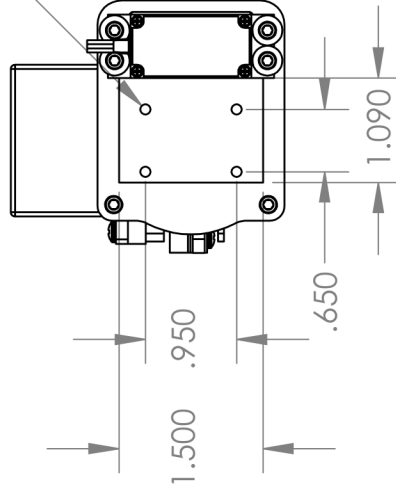

THE INFORMATION CONTAINED IN THIS DRAWING IS THE SOLE PROPERTY OF GEARWURX. ANY REPRODUCTION IN PART OR WHOLE WITHOUT THE WRITTEN PERMISSION OF GEARWURX IS PROHIBITED. ALL RIGHTS RESERVED © 2018

4X ϕ .107 ∇ .370
6-32 UNC ∇ .280

CAGE CODE		54FP9
2 FNGR GRPPR WTH WRST		
SIZE	DWG. NO.	SHEET 4 OF 4
A	106604_03.2_FNGR_GRPPR_WTH_WRST	SCALE 1:2

GEARWURX