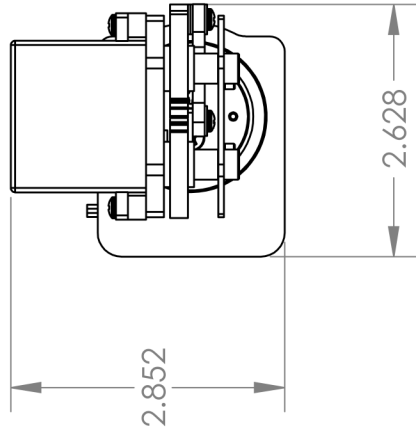

THE INFORMATION CONTAINED IN THIS DRAWING IS THE SOLE PROPERTY OF GEARWURX. ANY REPRODUCTION IN PART OR WHOLE WITHOUT THE WRITTEN PERMISSION OF GEARWURX IS PROHIBITED. ALL RIGHTS RESERVED © 2018

4X ϕ .107 ∇ .370
6-32 UNC ∇ .280

CAGE CODE		54FP9
2 FNGR GRPPR WTH WRST		
SIZE	DWG. NO.	SHEET 4 OF 4
A	106604_03.2_FNGR_GRPPR_WTH_WRST	SCALE 1:2

GEARWURX