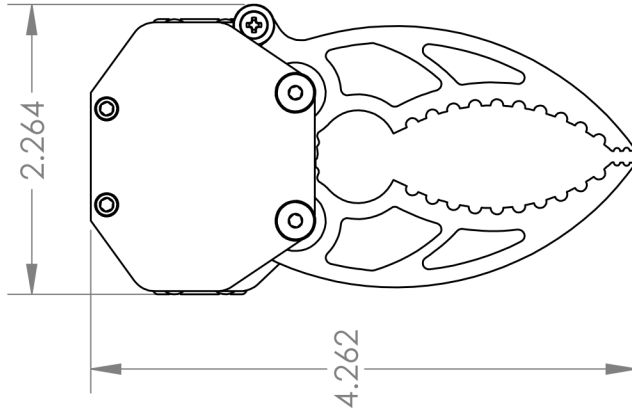

THE INFORMATION CONTAINED IN THIS DRAWING IS THE SOLE PROPERTY OF GEARWURX. ANY REPRODUCTION IN PART OR WHOLE WITHOUT THE WRITTEN PERMISSION OF GEARWURX IS PROHIBITED. ALL RIGHTS RESERVED © 2017

CAGE CODE	54FP9
<b>ASY, GRIPPER, LOW COST</b>	
SIZE A	DWG. NO. <b>i06370_05.ASY_GRPR_LC</b>
SCALE 2:3	
SHEET 3 OF 3	