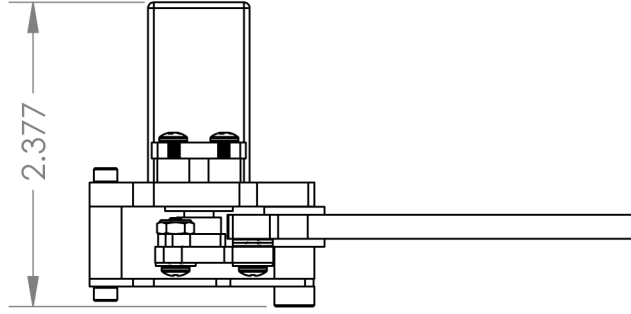

THE INFORMATION CONTAINED IN THIS DRAWING IS THE SOLE PROPERTY OF GEARWURX. ANY REPRODUCTION IN PART OR WHOLE WITHOUT THE WRITTEN PERMISSION OF GEARWURX IS PROHIBITED. ALL RIGHTS RESERVED © 2017

CAGE CODE	54FP9
<b>ASY, GRIPPER, LOW COST</b>	
SIZE A	DWG. NO. <b>i06370_05.ASY_GRPR_LC</b>
SCALE 2:3	
SHEET 3 OF 3	