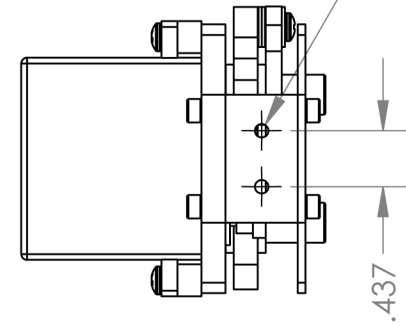

THE INFORMATION CONTAINED IN THIS DRAWING IS THE SOLE PROPERTY OF GEARWURX. ANY REPRODUCTION IN PART OR WHOLE WITHOUT THE WRITTEN PERMISSION OF GEARWURX IS PROHIBITED. ALL RIGHTS RESERVED © 2017

CAGE CODE	54FP9
<b>ASY, GRIPPER, LOW COST</b>	
SIZE A	DWG. NO. <b>i06370_05.ASY_GRPR_LC</b>
SCALE 2:3	
SHEET 3 OF 3	